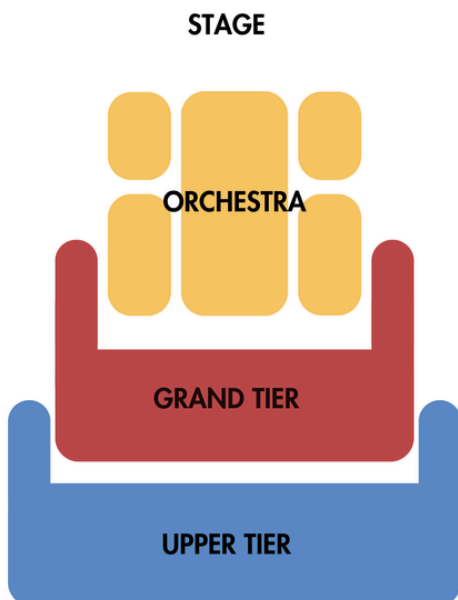

4. From this menu select the performance and day you wish to purchase tickets for. Click "Book Now".

5. Select the area of the hall you'd like to sit in by using the drop down menu, or by clicking on the desired section on the map.

6. Your Membership is good for any A (blue), B (orange) or C (purple) seat in the hall. Unavailable seats will appear as greyed out dots.

7. Choose your seats and hit "continue"

8. Select the ticket type (Adult) and hit "continue", your Membership discount will be applied on the next screen. If it does not apply, please give us a call at the box office (501) 666-1761 ext. 1.